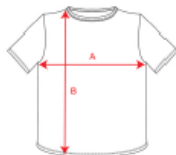

## TALLES SAMARRETA CASAL

### TALLAS

TALLA 4	TALLA 8	TALLA 12	TALLA 16	S
[34cm/50cm]	[38cm/55cm]	[42cm/60cm]	[46cm/65cm]	[48cm/70cm]
M	L	XL	XXL	XXXL
[51cm/72cm]	[54cm/73cm]	[57cm/74cm]	[60cm/75cm]	[63cm/80cm]

*Las medidas son aproximadas ( $\pm 2$ cm)*