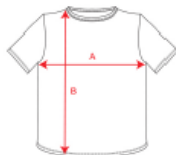

## TALLAS CAMISETA CASAL

### TALLAS

TALLA 4	TALLA 8	TALLA 12	TALLA 16	S
[34cm/50cm]	[38cm/55cm]	[42cm/60cm]	[46cm/65cm]	[48cm/70cm]
M	L	XL	XXL	XXXL
[51cm/72cm]	[54cm/73cm]	[57cm/74cm]	[60cm/75cm]	[63cm/80cm]

*Las medidas son aproximadas ( $\pm 2$ cm)*